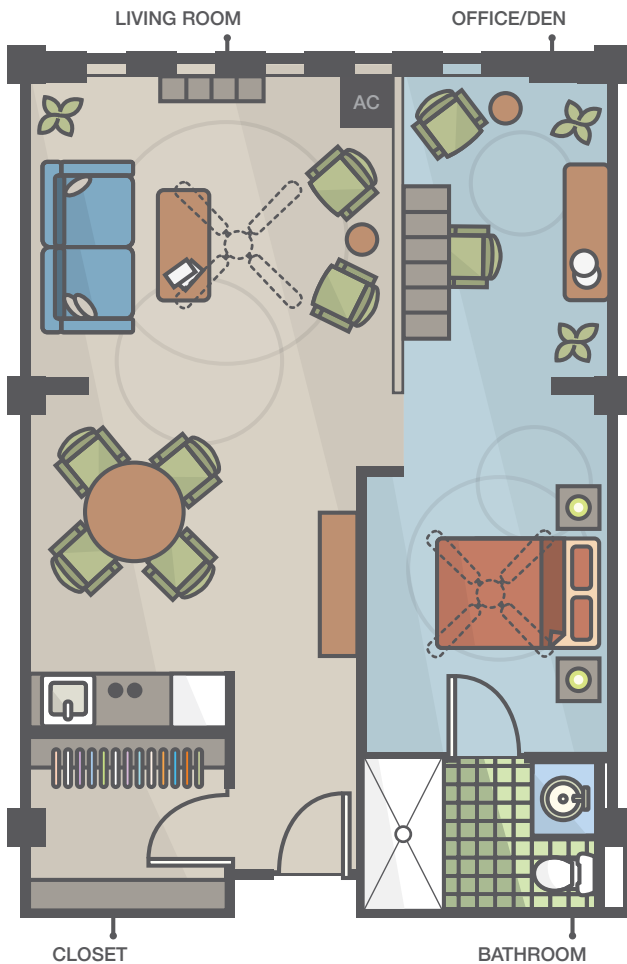

The Willow

DELUXE ONE BEDROOM FLOOR PLAN

840 Square Feet

LAKE GIBSON
VILLAGE
SENIOR LIVING COMMUNITY

FEATURES

Well-equipped kitchenette with cooktop, microwave, sink and full-size refrigerator

...

Handrails in the shower

...

Emergency response system

...

Individually controlled air conditioning units

...

Window treatments

...

Ceiling fans

...

Cable television

...

Internet access

Square footage is approximate.